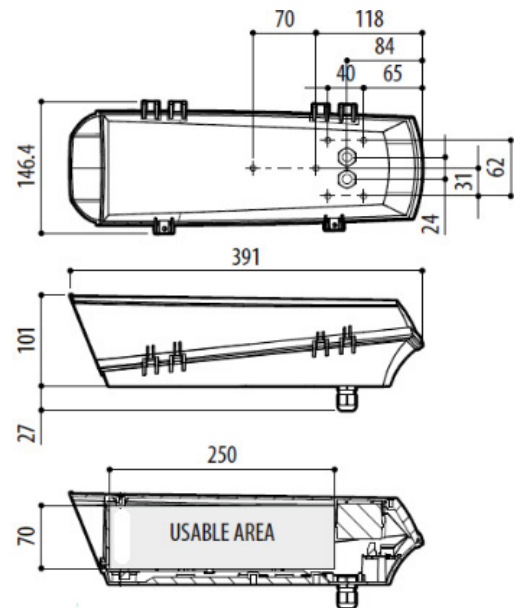

## Part Numbers:

**JVC-PUNTO1**

With 230 Vac Heater

**JVC-PUNTO2**

With 24 Vac Heater

New side opening technopolymer housing option for security cameras.

JVC Professional is pleased to announce the launch of its new range of quality housing solutions. The new range, which provides mounting options for a wide range of JVC cameras, is suitable for both the Super LoLux™ and V.Networks ranges. Installers will benefit from JVC's time saving solution and all designs in the range are IP66 rated with a smooth, professional finish. To make installation simple, the housing offers a side opening and integral cabling through the bracket. Their high quality design and build are the perfect solution to complement JVC's industry-leading cameras.

### ■ Specifications:

- IP66
- 2x M16 cable glands
- Glass Window 60/ W95xH63mm
- Heater: 24Vac 1.5amp max
- 230Vac 0.25amp Max
- Operating Temp: -20°C / +60°C
- Certificates CE, EN61000-6-3, EN60950, EN50130-4