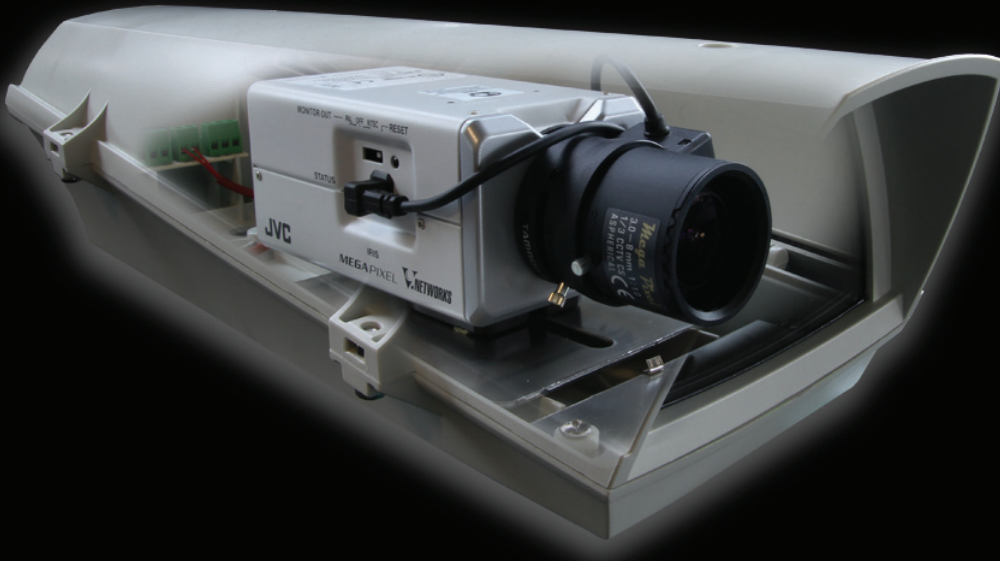

# JVC-Punto housing

All Weather Housing & Wall Bracket

## Part Numbers:

**JVC-PUNTO1**

With 230 Vac Heater

**JVC-PUNTO2**

With 24 Vac Heater

New side opening technopolymer housing option for security cameras.

JVC Professional is pleased to announce the launch of its new range of quality housing solutions. The new range, which provides mounting options for a wide range of JVC cameras, is suitable for both the Super LoLux™ and V.Networks ranges. Installers will benefit from JVC's time saving solution and all designs in the range are IP66 rated with a smooth, professional finish. To make installation simple, the housing offers a side opening and integral cabling through the bracket. Their high quality design and build are the perfect solution to complement JVC's industry-leading cameras.

### ■ Specifications:

- IP66
- 2x M16 cable glands
- Glass Window 60/ W95xH63mm
- Heater: 24Vac 1.5amp max
- 230Vac 0.25amp Max
- Operating Temp: -20°C / +60°C
- Certificates CE, EN61000-6-3, EN60950, EN50130-4

Recommended Camera, Lens, JVC-PUNTO Combinations:

SuperLoLux Camera	CCD	Resolution	IR	DC Iris Lens	Housing
TK-C9200E	1/3"	580TVL		13VG308AS (3.0-8mm)	JVC-PUNTO2
TK-C9201EG	1/3"	580TVL		13VG308AS (3.0-8mm)	JVC-PUNTO1
TK-C9300E	1/3"	580TVL	X	13VG1040ASIR (10-40mm)	JVC-PUNTO2
TK-C9301EG	1/3"	580TVL	X	13VG1040ASIR (10-40mm)	JVC-PUNTO1
TK-C9510E	1/2"	580TVL	X	12VM1040ASIR (10-40mm)	JVC-PUNTO2
TK-C9511EG	1/2"	580TVL	X	12VM1040ASIR (10-40mm)	JVC-PUNTO1
V-Networks Camera					
VN-V25U	1/4"	640x480		13VG308AS (3.0-8mm)	JVC-PUNTO2
VN-V26U	1/4"	640x480	X	13VG1040ASIR (10-40mm)	JVC-PUNTO2
VN-X35U	1/3"	1.3MP		M13VM550 (5-50mm)	JVC-PUNTO2