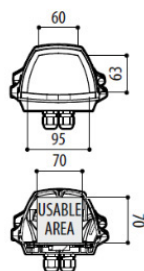

### ■ Specifications:

- IP66
- 2x M16 cable glands
- Glass Window 60/ W95xH63mm
- Heater: 24Vac 1.5amp max
- 230Vac 0.25amp Max
- Operating Temp: -20°C / +60°C
- Certificates CE, EN61000-6-3, EN60950, EN50130-4